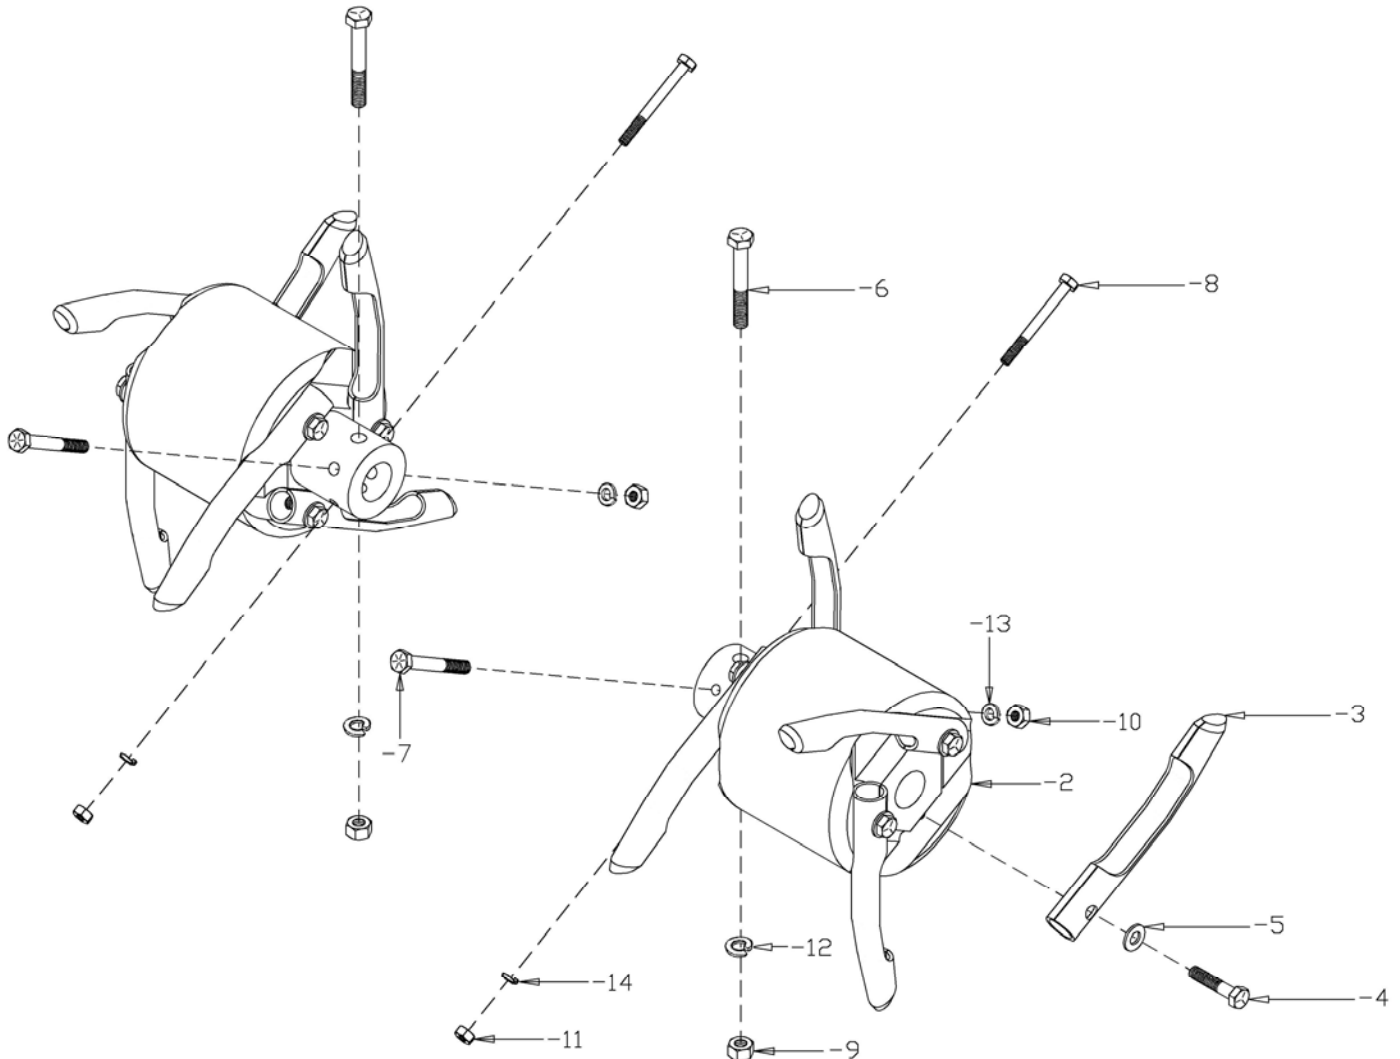

AEROLLER (MODEL AR340-3) COMPONENTS FOR FRONT-TINE GARDEN TILLERS

Part No.	Part Description	Quantity
-2	Roller	2
-3	Aerator Tine	12
-4	Hex Head Bolt, 5/16"-18 Thread, 1.5 inch length, Grade 5	12
-5	Flat Washer for 5/16" Bolt	12
-6	Hex Head Bolt, 3/8"-16 Thread, 2.5 inch length, Grade 5	2
-7	Hex Head Bolt, 5/16"-18 Thread, 2.5 inch length, Grade 5	0*
-8	Hex Head Bolt, 1/4"-20 Thread, 2.5 inch length, Grade 8	0*
-9	Hex Nut, 3/8"-16 Thread	2
-10	Hex Nut, 5/16"-18 Thread	0*
-11	Hex Nut, 1/4"-20 Thread	0*
-12	Lock Washer for 3/8" Bolt	2
-13	Lock Washer for 5/16" Bolt	0*
-14	Lock Washer for 1/4" Bolt	0*